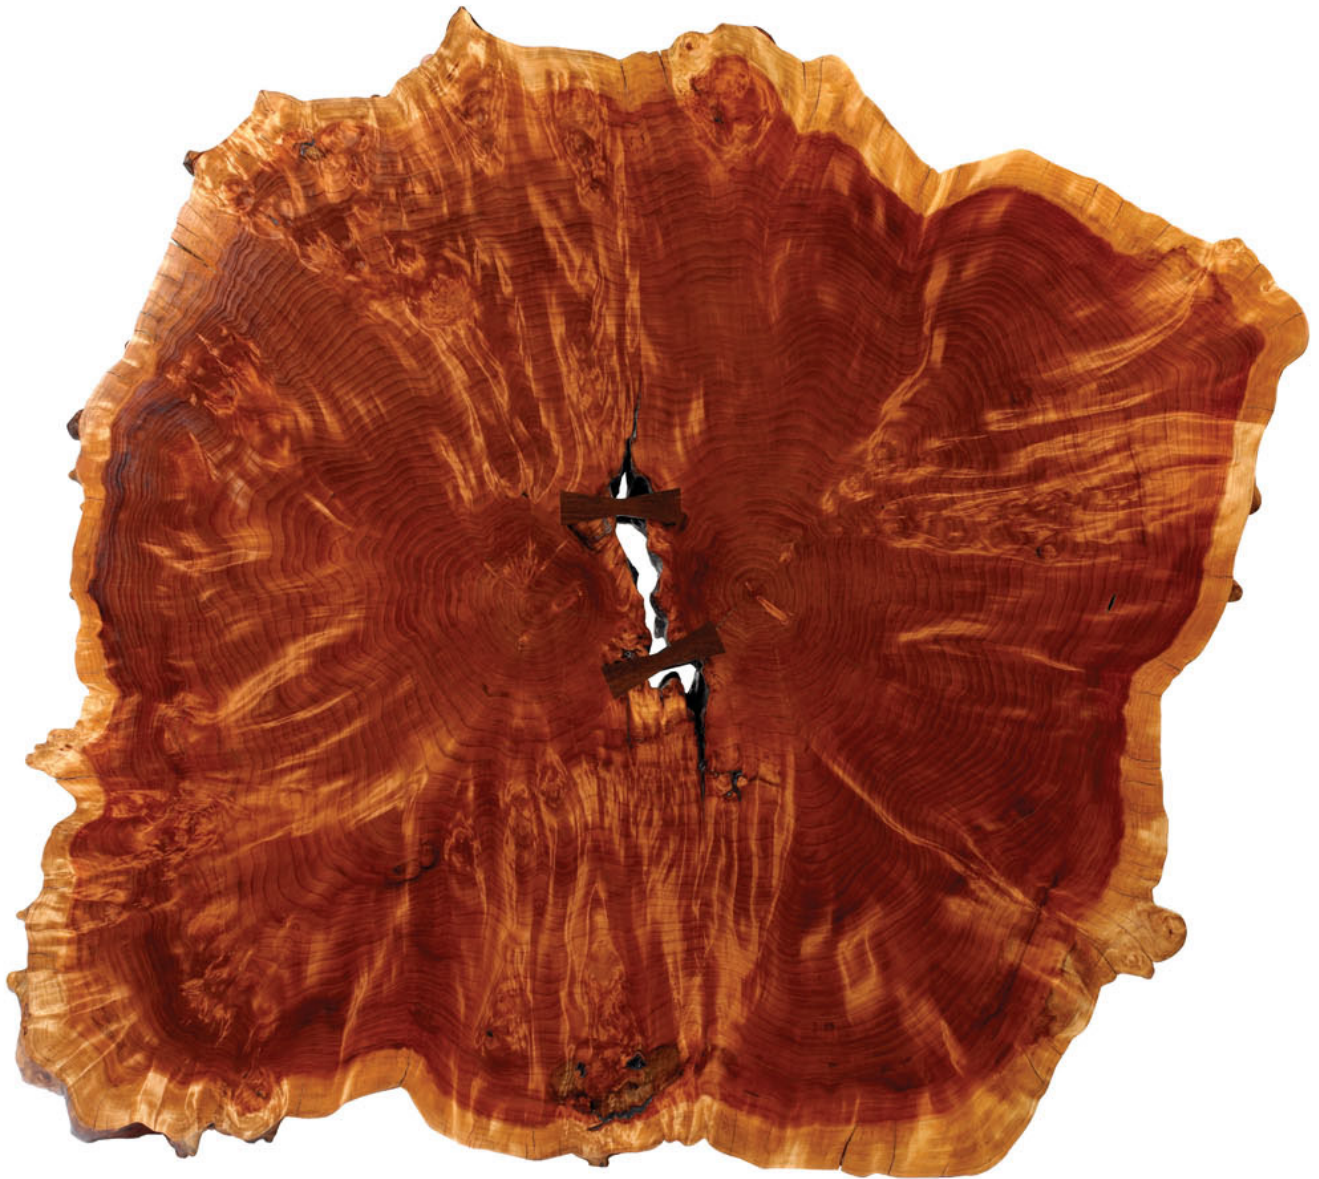

malibu times

Vol. 7, No. 3 | MAY/JUNE 2010
ANNUAL HOME ISSUE

MAGAZINE

POOLSIDE, MALIBU STYLE

KATIE ARNOLDI'S 'POINT DUME'

LIVING ON THE EDGE OF GREEN—
DOUGLAS BUSCH

Everything you do is just exquisite. I look forward to your next masterpiece.

David Geffen

As you would expect, a natural slab table from Pollaro is unique.
Our tabletops begin with exotic logs of uncommon figure and color.
We finish them by hand with natural oils and mount each on a beautifully designed and crafted base.
For the discriminating client, there is no substitute for the finest materials and the highest craftsmanship.